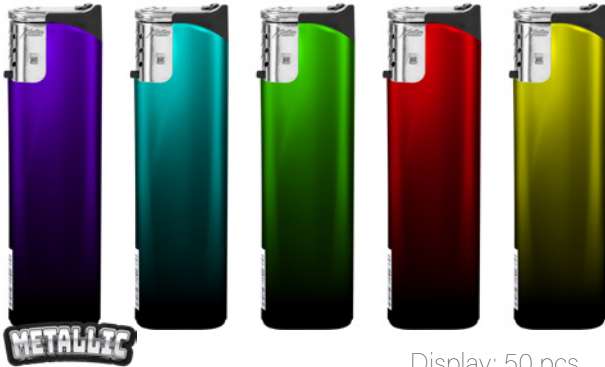

152303 - DEEP SPACE

METALLIC

Display: 50 pcs
Carton: 1000 pcs